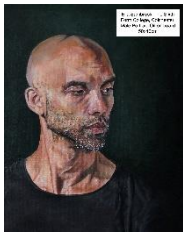

Ella Sambrook

Male Portrait

Oil on Board

50 x 40 cm

NFS